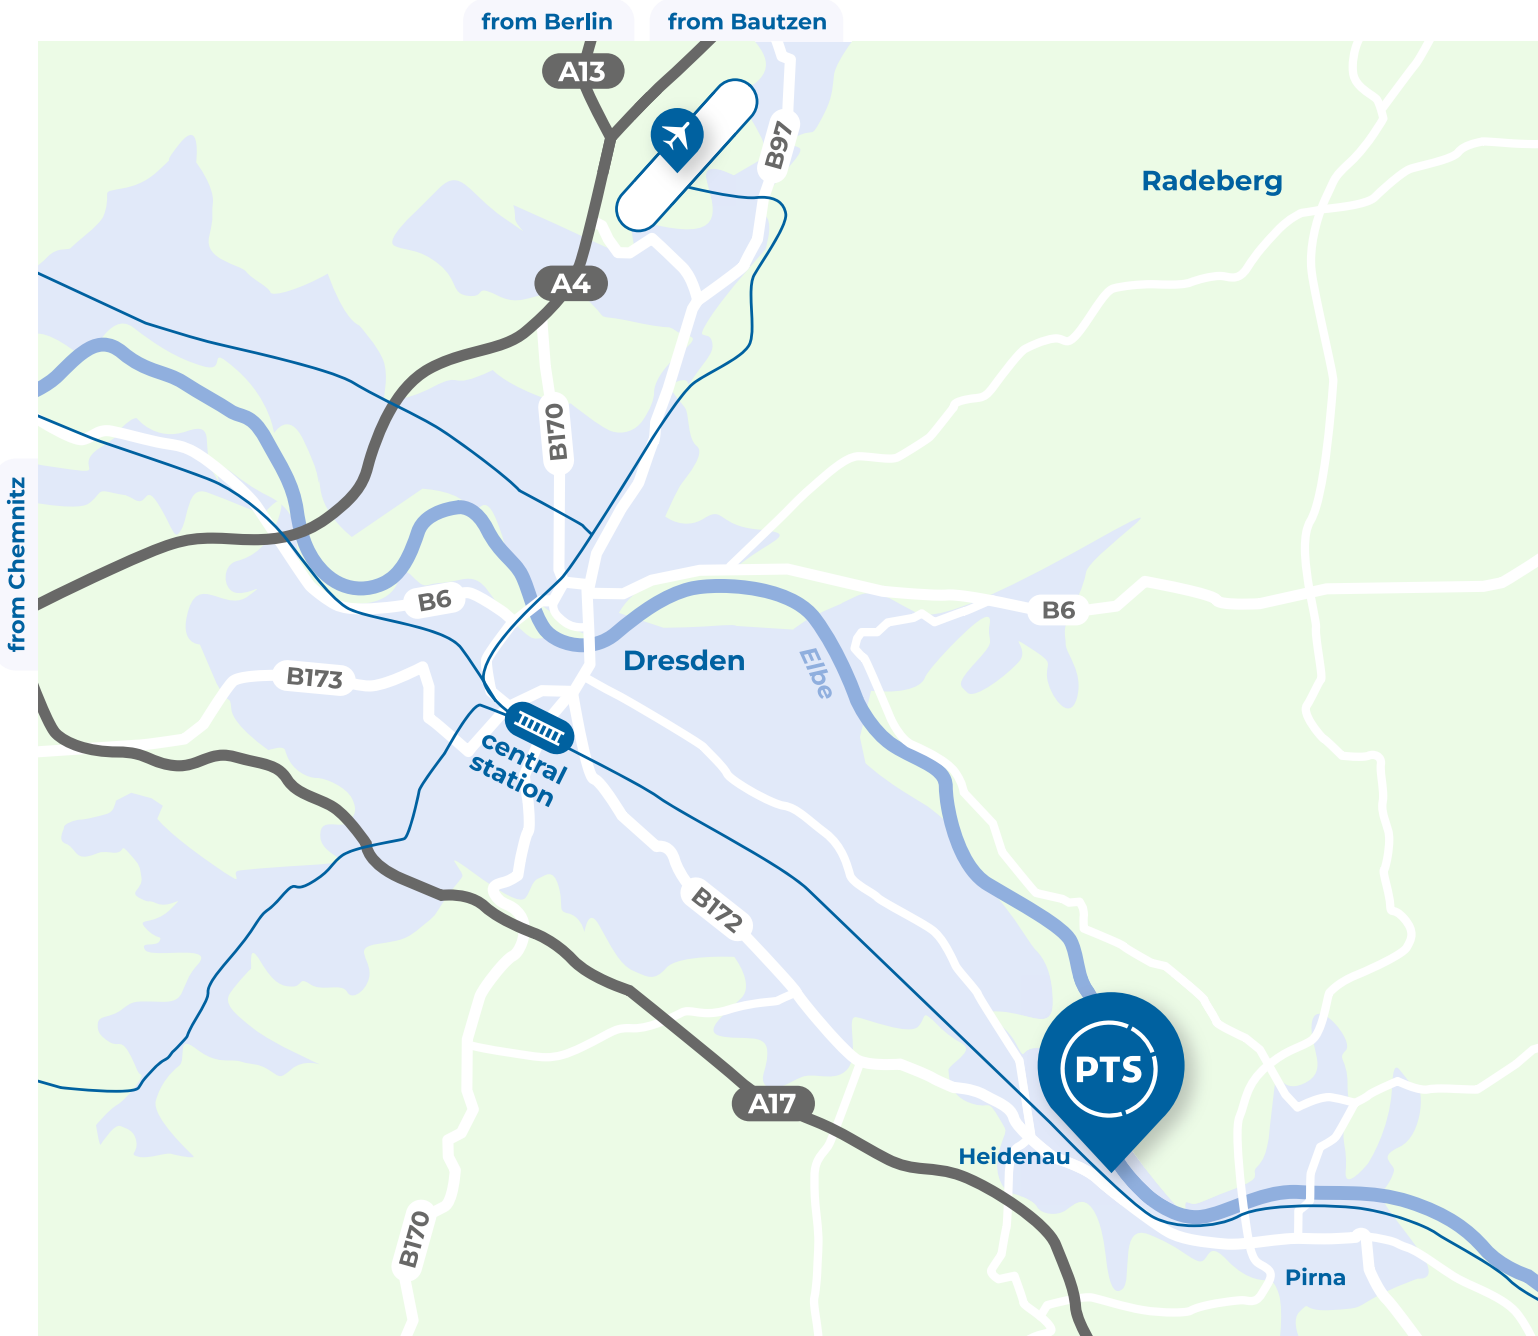

How to find us

Arriving by Car

From Leipzig/Chemnitz/Görlitz: Take the A4 to the Dreieck Dresden West, then continue on the A17 and exit at Heidenau. From there, follow the B172 towards Pirna. In Heidenau, turn left at the third traffic light (near the STAR petrol station) onto Gabelsbergerstrasse. After passing under the railway, turn right onto Pirnaer Strasse. After 1 km, PTS will be on the left side of the road. The total distance from the Heidenau junction to PTS is approximately 6 km.

Arriving by Plane or Train

The S-Bahn station is located beneath the airport. Take line S2 towards Dresden/Pirna to Heidenau Süd. At certain times, line S2 only goes as far as Heidenau Nord. In this case, change here or at the main station to line S1 towards Pirna/Schöna. From the station forecourt, follow Pirnaer Strasse to the right, and you will reach PTS after a 10-minute walk on the left side of the street.